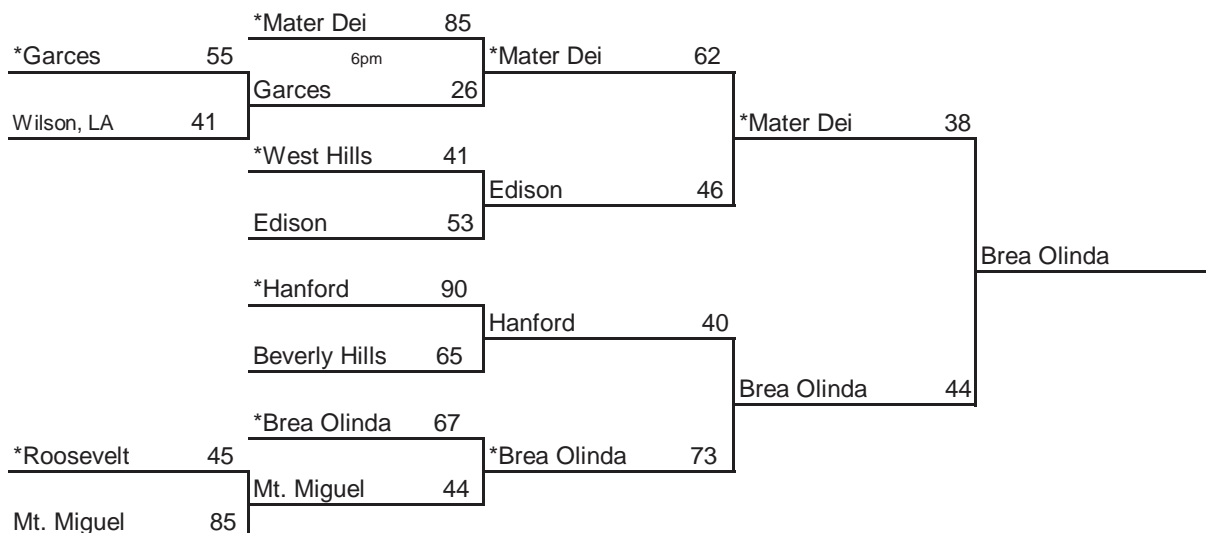

* Indicates host team. Game played at host school at 7 pm, unless otherwise indicated. In **Southern California only**, host school is determined by host priority in first round and seeding in subsequent rounds.

FINAL, March 20
6pm, ARCO Arena

2009 CIF STATE BASKETBALL CHAMPIONSHIPS SOUTHERN CALIFORNIA - GIRLS DIVISION II

BREA OLINDA
68-45

ROUND I, March 9
Home Sites

ROUND I, March 10
Home Sites

REG SEMIS, March 12
Home Sites

SOCAL, March 14
2pm, Pauley Pavilion

FINAL, March 20
6pm, ARCO Arena

* Indicates host team. Game played at host school at 7 pm, unless otherwise indicated.
In **Southern California only**, host school is determined by host priority in first round and seeding in subsequent rounds.