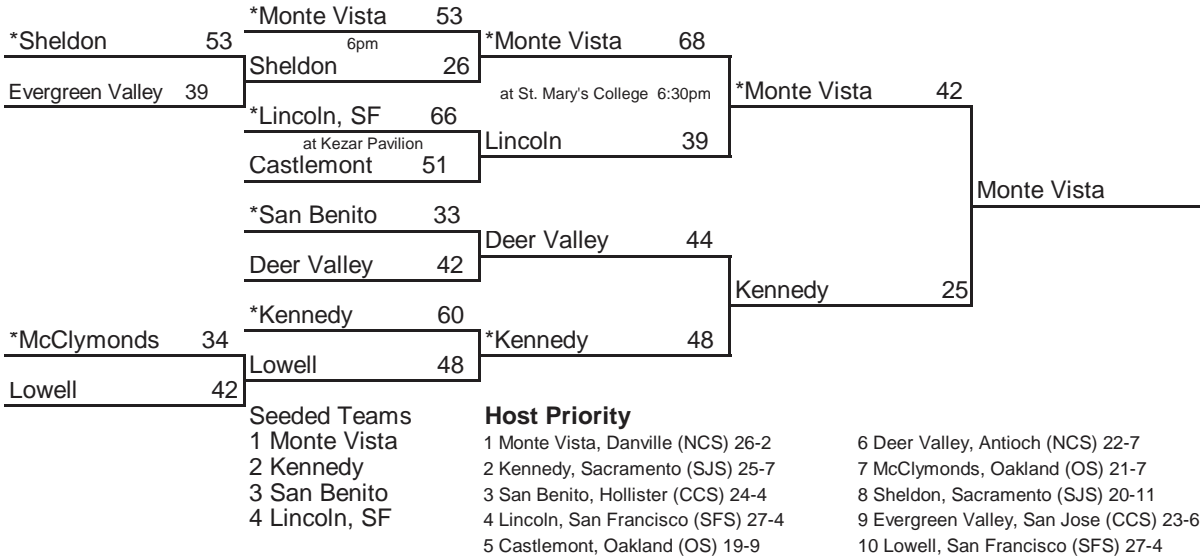

2009 CIF STATE BASKETBALL CHAMPIONSHIPS NORTHERN CALIFORNIA - GIRLS DIVISION I

FARMERS

www.cifstate.org

ROUND I, March 9
Home Sites

ROUND I, March 10
Home Sites

REG SEMIS, March 12
Home Sites

NORCAL, March 14
10am, ARCO Arena

FINAL, March 21
6pm, ARCO Arena

2009 CIF STATE BASKETBALL CHAMPIONSHIPS SOUTHERN CALIFORNIA - GIRLS DIVISION I

POLY, LONG BEACH
57-33

ROUND I, March 9
Home Sites

ROUND I, March 10
Home Sites

REG SEMIS, March 12
Home Sites

SOCAL, March 14
6pm, Pauley Pavilion

FINAL, March 21
6pm, ARCO Arena

Seeded Teams & Host Priority

- | | | |
|-----------------------------------|--|--|
| 1 Cajon, San Bernardino (SS) 30-2 | 6 Canyon Springs, Moreno Vly (SS) 24-7 | 11 Poway (SDS) 29-3 |
| 2 Poly, Long Beach (SS) 27-3 | 7 Stockdale, Bakersfield (CS) 26-4 | 12 Clovis West (CS) 23-6 |
| 3 Troy, Fullerton (SS) 28-2 | 8 La Costa Canyon, Carlsbad (SDS) 24-5 | 13 Washington Prep, Los Angeles (LAS) 26-4 |
| 4 Colony, Ontario (SS) 27-3 | 9 Perris (SS) 22-8 | 14 Ayala, Chino (SS) 22-8 |
| 5 Chatsworth (LAS) 23-8 | 10 Taft, Woodland Hills (LAS) 18-8 | 15 Santa Monica (SS) 22-7 |
| | | 16 Fairfax, Los Angeles (LAS) 24-7 |

* Indicates host team. Game played at host school at 7 pm, unless otherwise indicated. In **Southern California only**, host school is determined by host priority in first round and seeding in subsequent rounds.