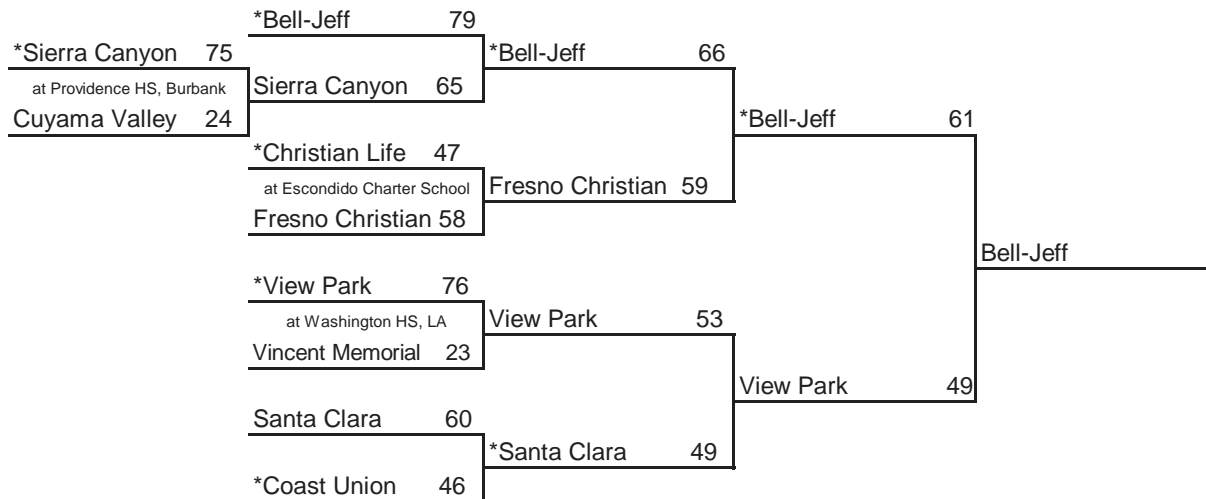

Seeded Teams

- 1 Bell-Jeff
- 2 Santa Clara
- 3 View Park
- 4 Christian Life

Host Priority

1 Bell-Jeff, Burbank (SS) 30-1	5 Fresno Christian (CS) 22-5
2 Coast Union, Cambria (CS) 19-6	6 Vincent Memorial, Calexico (SDS) 20-6
3 View Park Prep (LAS) 26-8	7 Santa Clara, Oxnard (SS) 24-4
4 Christian Life (SDS) 22-7	8 Sierra Canyon, Chatsworth (SS) 24-4
	9 Cuyama Valley, New Cuyama (SS) 13-3

* Indicates host team. Game played at host school at 7 pm, unless otherwise indicated.
In **Southern California only**, host school is determined by host priority in first round and seeding in subsequent rounds.