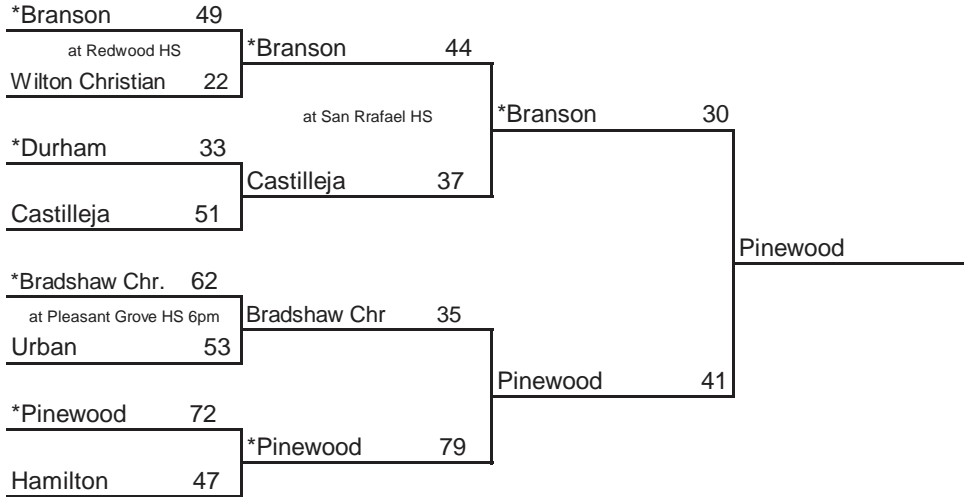

2009 CIF STATE BASKETBALL CHAMPIONSHIPS NORTHERN CALIFORNIA - GIRLS DIVISION V

FARMERS

www.cifstate.org

<i>ROUND I, March 9</i>	<i>ROUND I, March 10</i>	<i>REG SEMIS, March 12</i>	<i>NORCAL, March 14</i>	<i>FINAL, March 20</i>
<i>Home Sites</i>	<i>Home Sites</i>	<i>Home Sites</i>	<i>1pm, Folsom HS</i>	<i>3:30pm, ARCO Arena</i>

Seeded Teams

- 1 Branson
- 2 Pinewood
- 3 Bradshaw Christian
- 4 Durham

Host Priority

1 Branson, Ross (NCS) 28-3	5 Castilleja, Palo Alto (CCS) 22-8
2 Pinewood, Los Altos Hills (CCS) 28-4	6 Urban, San Francisco (NCS) 21-11
3 Bradshaw Chr, Sacramento (SJS) 27-4	7 Hamilton, Hamilton City (NS) 26-4
4 Durham (NS) 25-3	8 Wilton Christian (SJS) 27-2

2009 CIF STATE BASKETBALL CHAMPIONSHIPS SOUTHERN CALIFORNIA - GIRLS DIVISION V

BELLARMINE-JEFFERSON
55-47

<i>ROUND I, March 9</i>	<i>ROUND I, March 10</i>	<i>REG SEMIS, March 12</i>	<i>SOCAL, March 14</i>	<i>FINAL, March 20</i>
<i>Home Sites</i>	<i>Home Sites</i>	<i>Home Sites</i>	<i>1pm, CS Fullerton</i>	<i>3:30pm, ARCO Arena</i>