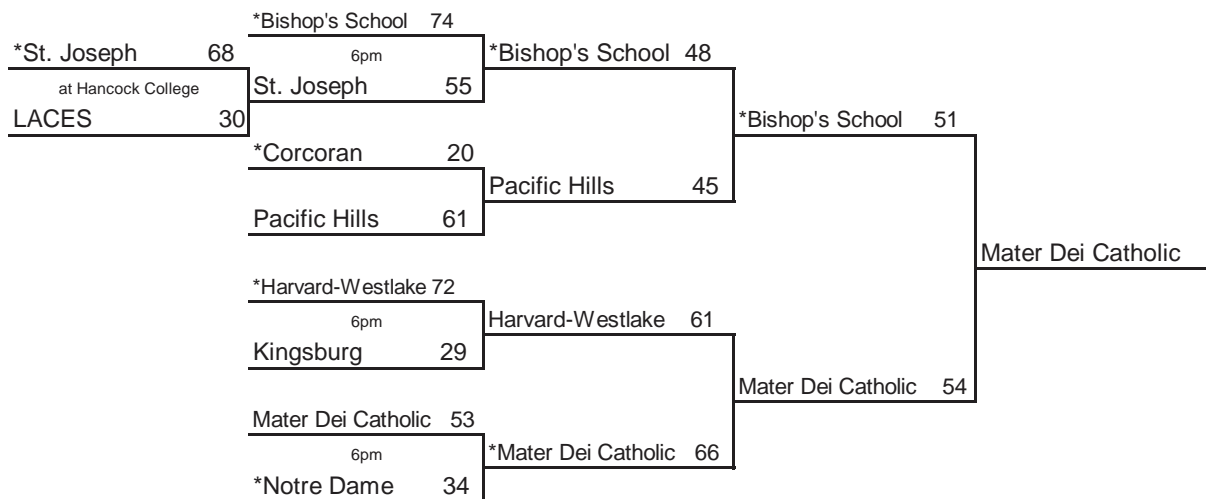

2009 CIF STATE BASKETBALL CHAMPIONSHIPS SOUTHERN CALIFORNIA - GIRLS DIVISION IV

MATER DEI CATHOLIC
54-51

ROUND I, March 9

Home Sites

ROUND I, March 10

Home Sites

REG SEMIS, March 12

Home Sites

SOCAL, March 14

5pm, CS Fullerton

FINAL, March 21

9:30am, ARCO Arena

Seeded Teams

- 1 The Bishop's School
- 2 Mater Dei Catholic
- 3 Harvard-Westlake
- 4 Corcoran

Host Priority

- 1 The Bishop's School, San Diego (SDS) 28-2
- 2 Mater Dei Catholic, Chula Vista (SDS) 26-3
- 3 Harvard-Westlake, No. Hollywood (SS) 20-10
- 4 Corcoran (CS) 28-7
- 5 Pacific Hills, W Hollywood (SS) 22-10
- 6 Kingsburg (CS) 20-9
- 7 Notre Dame, Sherman Oaks (SS) 28-6
- 8 St. Joseph, Santa Maria (SS) 28-2
- 9 LACES, Los Angeles (LAS) 21-9

* Indicates host team. Game played at host school at 7 pm, unless otherwise indicated.
In **Southern California only**, host school is determined by host priority in first round and seeding in subsequent rounds.