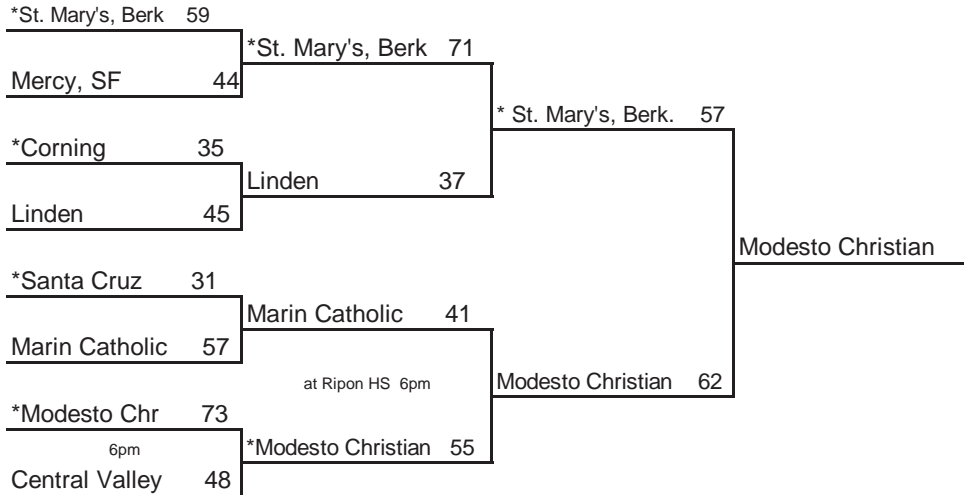

2009 CIF STATE BASKETBALL CHAMPIONSHIPS NORTHERN CALIFORNIA - GIRLS DIVISION IV

FARMERS

www.cifstate.org

ROUND I, March 9

Home Sites

ROUND I, March 10

Home Sites

REG SEMIS, March 12

Home Sites

NORCAL, March 14

5pm, Folsom HS

FINAL, March 21

9:30am, ARCO Arena

Seeded Teams

- 1 St. Mary's, Berkeley
- 2 Modesto Christian
- 3 Santa Cruz
- 4 Corning

Host Priority

- 1 St. Mary's, Berkeley (NCS) 27-4
- 2 Modesto Christian (SJS) 24-7
- 3 Santa Cruz (CCS) 26-3
- 4 Corning (NS) 22-4
- 5 Linden (SJS) 24-7
- 6 Marin Catholic, Kentfield (NCS) 24-6
- 7 Central Valley, Shasta Lake (NS) 22-8
- 8 Mercy, San Francisco (CCS) 18-13

2009 CIF STATE BASKETBALL CHAMPIONSHIPS SOUTHERN CALIFORNIA - GIRLS DIVISION IV

MATER DEI CATHOLIC
54-51

ROUND I, March 9

Home Sites

ROUND I, March 10

Home Sites

REG SEMIS, March 12

Home Sites

SOCAL, March 14

5pm, CS Fullerton

FINAL, March 21

9:30am, ARCO Arena