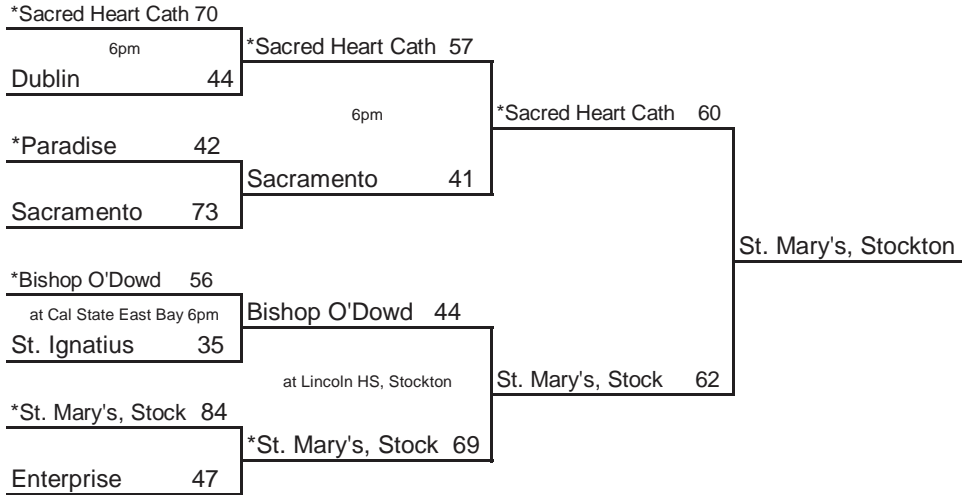

SOCAL, March 14
2pm, Pauley Pavilion

FINAL, March 20
6pm, ARCO Arena

* Indicates host team. Game played at host school at 7 pm, unless otherwise indicated.
In **Southern California only**, host school is determined by host priority in first round and seeding in subsequent rounds.

www.cifstate.org

2009 CIF STATE BASKETBALL CHAMPIONSHIPS NORTHERN CALIFORNIA - GIRLS DIVISION III

FARMERS

ROUND I, March 9
Home Sites

ROUND I, March 10
Home Sites

REG SEMIS, March 12
Home Sites

NORCAL, March 14
6pm, ARCO Arena

FINAL, March 21
1pm, ARCO Arena

Seeded Teams

- 1 Sacred Heart Cath
- 2 St. Mary's, Stockton
- 3 Bishop O'Dowd
- 4 Paradise

Host Priority

- 1 Sacred Heart Cath, San Francisco (CCS) 26-1
- 2 St. Mary's, Stockton (SJS) 27-3
- 3 Bishop O'Dowd, Oakland (NCS) 27-2
- 4 Paradise (NS) 20-8
- 5 Sacramento (SJS) 22-9
- 6 St. Ignatius, San Francisco (CCS) 21-7
- 7 Enterprise, Redding (NS) 19-9
- 8 Dublin (NCS) 23-6