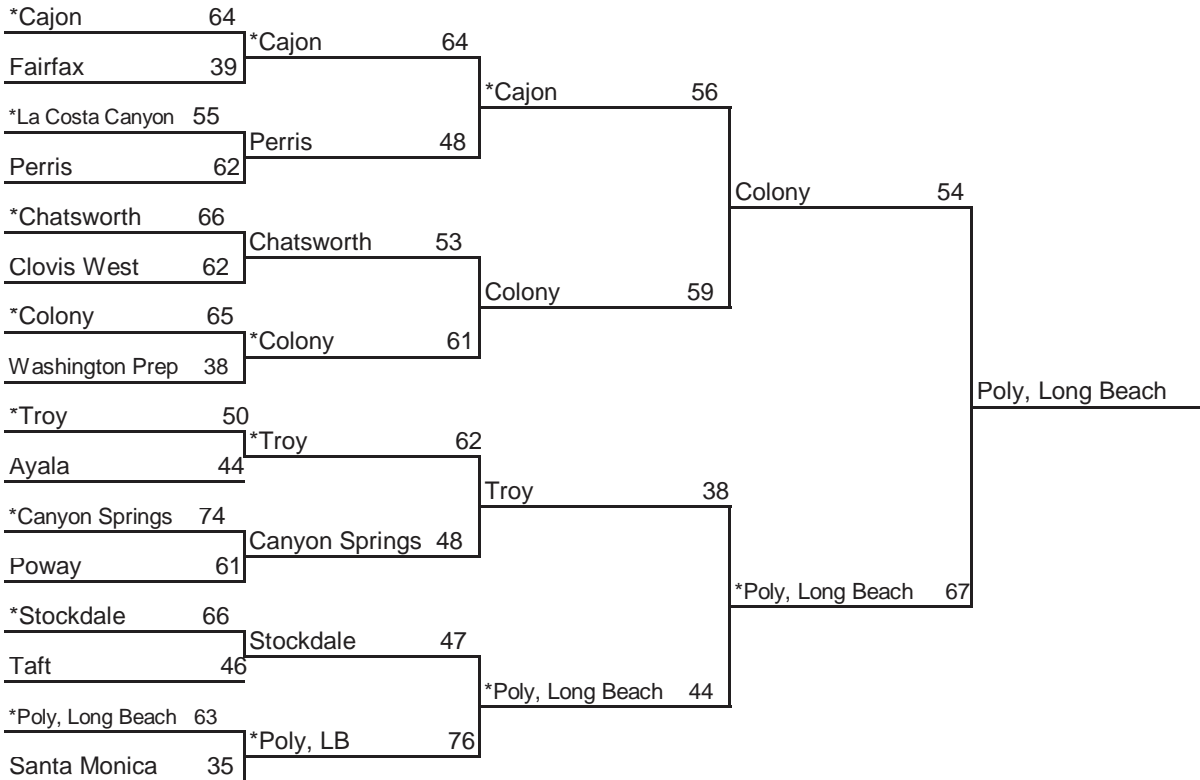

FINAL, March 21
6pm, ARCO Arena

2009 CIF STATE BASKETBALL CHAMPIONSHIPS SOUTHERN CALIFORNIA - GIRLS DIVISION I

POLY, LONG BEACH
57-33

ROUND I, March 9
Home Sites

ROUND I, March 10
Home Sites

REG SEMIS, March 12
Home Sites

SOCAL, March 14
6pm, Pauley Pavilion

FINAL, March 21
6pm, ARCO Arena

Seeded Teams & Host Priority

- | | | |
|-----------------------------------|--|--|
| 1 Cajon, San Bernardino (SS) 30-2 | 6 Canyon Springs, Moreno Vly (SS) 24-7 | 11 Poway (SDS) 29-3 |
| 2 Poly, Long Beach (SS) 27-3 | 7 Stockdale, Bakersfield (CS) 26-4 | 12 Clovis West (CS) 23-6 |
| 3 Troy, Fullerton (SS) 28-2 | 8 La Costa Canyon, Carlsbad (SDS) 24-5 | 13 Washington Prep, Los Angeles (LAS) 26-4 |
| 4 Colony, Ontario (SS) 27-3 | 9 Perris (SS) 22-8 | 14 Ayala, Chino (SS) 22-8 |
| 5 Chatsworth (LAS) 23-8 | 10 Taft, Woodland Hills (LAS) 18-8 | 15 Santa Monica (SS) 22-7 |
| | | 16 Fairfax, Los Angeles (LAS) 24-7 |

* Indicates host team. Game played at host school at 7 pm, unless otherwise indicated. In **Southern California only**, host school is determined by host priority in first round and seeding in subsequent rounds.